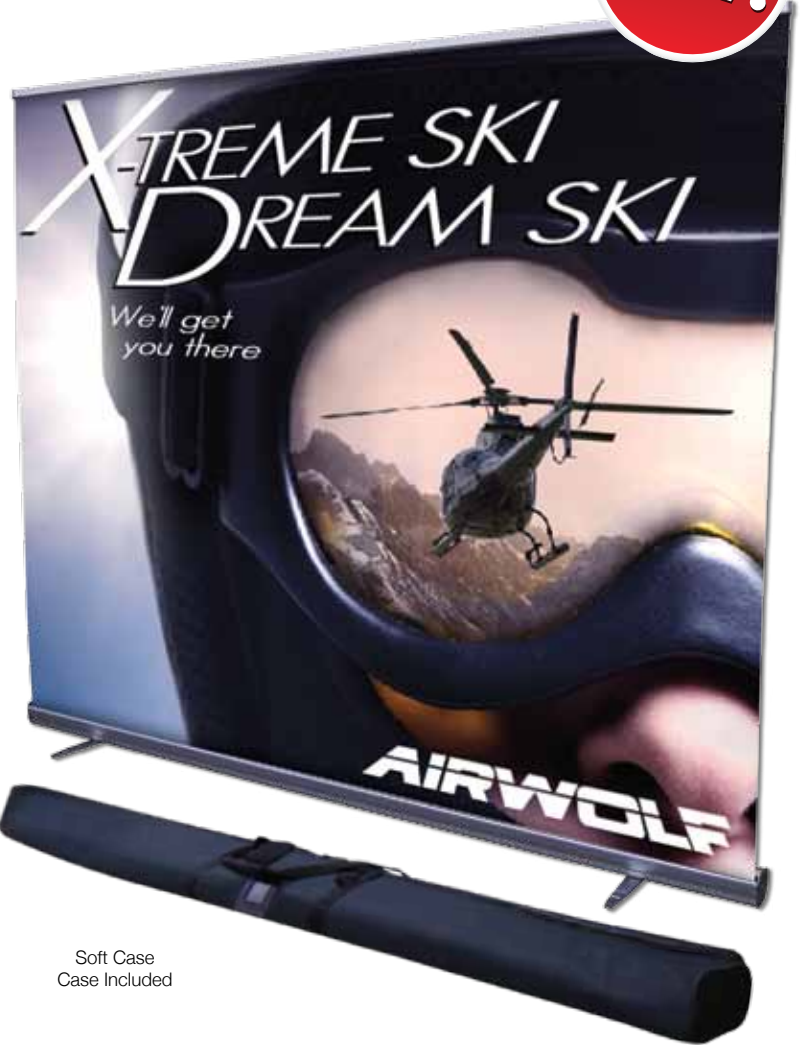

# Jumbo Wide Retractor

This 8' wide retractor creates an impressive backdrop for any presentation, tradeshow or event.

- High resolution, full color graphics printed on durable 13 oz. scrim vinyl
- Banner graphic retracts tightly into base for protection & storage
- Pole sections held together with an elastic shock cord for quick & easy set-up
- High grade aluminum base with attractive silver finish
- Free padded soft carry case included

Banner attaches on the back of top rail with two poles.

Stylish aluminum hardware.

Back View

Soft Case Case Included