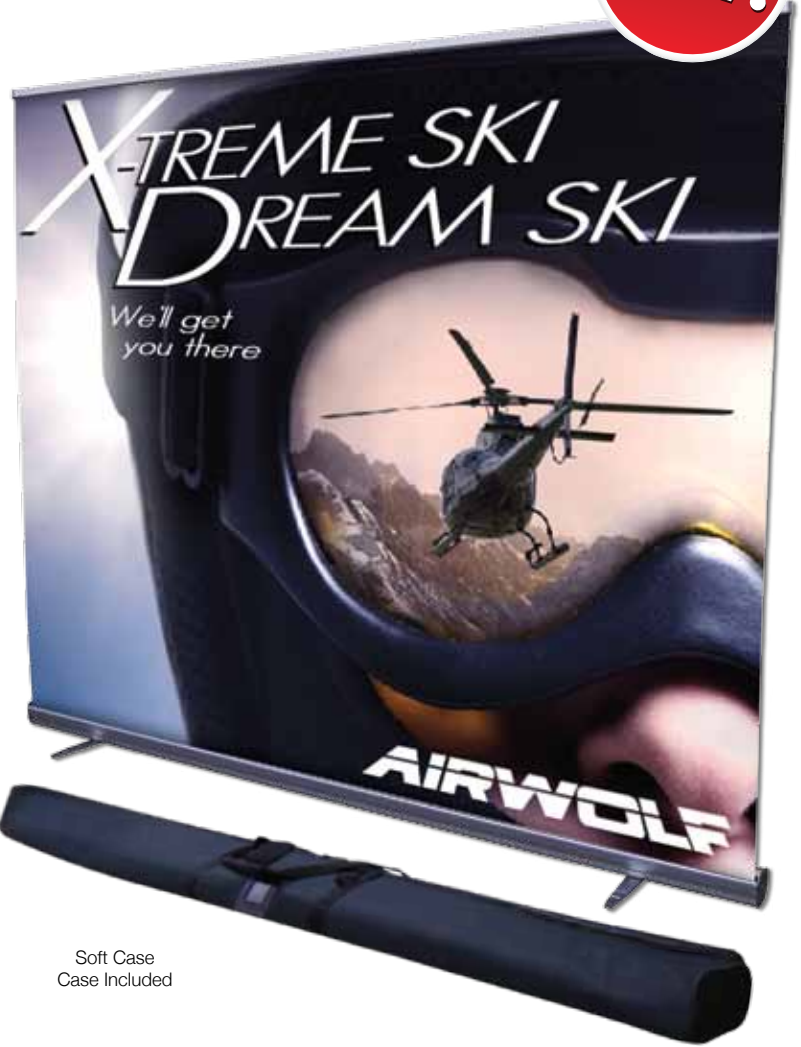

# Jumbo Wide Retractor

This 8' wide retractor creates an impressive backdrop for any presentation, tradeshow or event.

- High resolution, full color graphics printed on durable 13 oz. scrim vinyl
- Banner graphic retracts tightly into base for protection & storage
- Pole sections held together with an elastic shock cord for quick & easy set-up
- High grade aluminum base with attractive silver finish
- Free padded soft carry case included

Banner attaches on the back of top rail with two poles.

Stylish aluminum hardware.

Back View

Soft Case Case Included